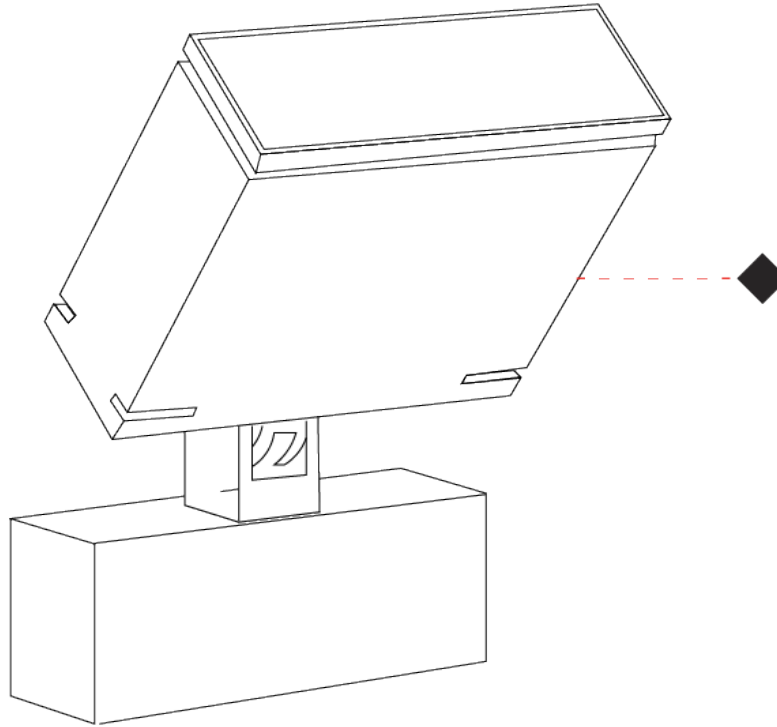

TARGET SURFACE

E9F304-

PROJECT _____

TYPE _____

SPECIFIER _____

QUANTITY _____

DATE _____

E