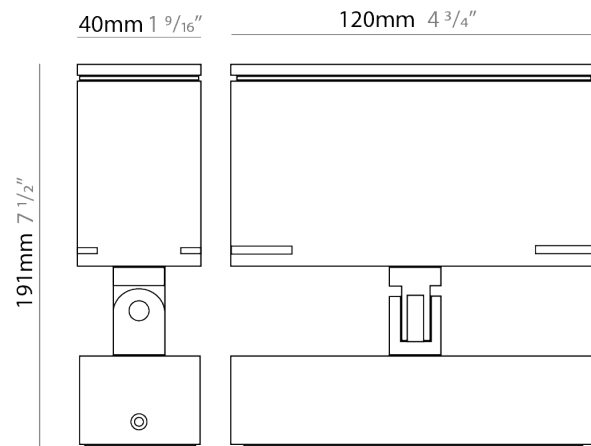

TARGET SURFACE

E9F232- _____ - _____
base number   Finish   Lens
                         Options   Options

1. To build a product code in our configurator select the specify button on the base model # product page
2. To build a manual product code on this datasheet choose from the options listed below in blue font and add the suffix to the base model #

GENERAL

Series: Target
Brand: Platek
Division: Exterior
Mounting Type: Surface
Mounting Location: Above Ground
Subcategory: Flood

PHYSICAL

Shape: Rectangle
Length (mm): 120
Length (in): 4 ³/₄
Width (mm): 40
Width (in): 1 ⁹/₁₆
Height (mm): 191
Height (in): 7 ¹/₂
Light Distribution: Adjustable / Direct
Screws: A4 stainless steel
Diffuser: Clear tempered glass
Fixture Finish: [BLK / WHI / GRY / COR / ANT / BRZ](#)
Fixture Material: Aluminum Die Cast
Cable Details: 2000mm Cable

ELECTRICAL

Lamp Type: LED
Total Output Wattage (W): 8
Dimming: DMX
Driver Included: No
Driver Location: Remote
Driver Type: Constant Current - Universal
Driver Class: Class 2
Input Voltage (V): 120 - 277
Constant Current (MA): 700

LED

Number of LEDs: 4
Color Temperature (°K): RGBW
CRI: >80 CRI
Lamp Life (hrs): 60000
Special LEDs offerings: RGBW

OPTICAL

Optic°: [9 / 24 / 48 / ELL](#)
Adjustability: Tilt 90°

RATINGS AND CERTIFICATIONS

Certified By: Certified for North American Standards
IP rating: IP66
IK Rating: IK08
Bug Rating: B3 U0 G0